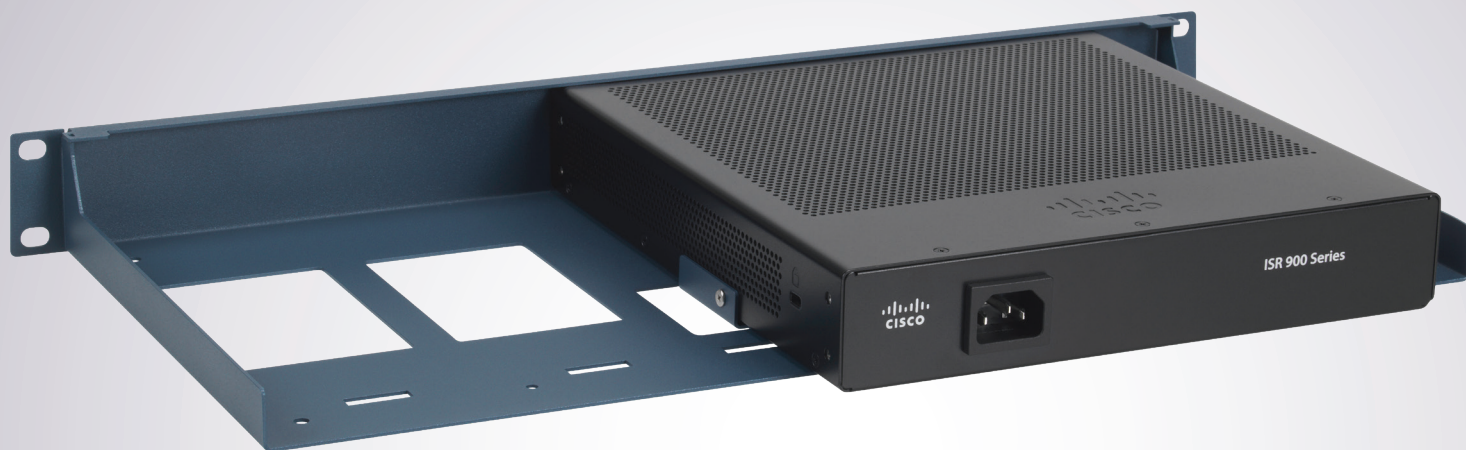

Product Line
CISRACK

Type
RM-CI-T19

Supported Models **CISCO ISR 921 SERIES**
CISCO ISR 931 SERIES

DIMENSIONS 1U

COLOR Metallic Blue

PRODUCT DIMENSIONS 44 x 482 x 217 mm

(height x width x depth) 1.73 x 18.98 x 8.54 in

MOUNTING INSTRUCTIONS

1. Remove 1 bolt from each side of the Cisco appliance (the second bolt from behind).
2. Place your Cisco appliance on the rack with the connections facing the front.
3. Use the bolts to fix the Cisco appliance on the rack.
4. Place your CisRack in your 19 inch rack.

Please ensure proper ventilation according to the network appliance manufacturer guidelines.

PACKAGE CONTENTS

Qty	Description
1	CisRack
2	Bolts

**Consider the environment,
recycle where applicable.**

Rackmount.IT rack mount kits are RoHS compliant, developed & manufactured in the Netherlands and made of first quality parts.